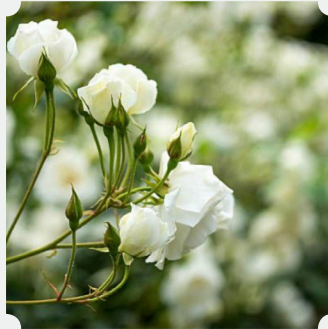

FLOWERS BY LUCY AT SOUTHEND BARNS

CLASSIC FLORAL PACKAGE AUTUMN/WINTER COLLECTION

SPRAY ROSE

Embrace the warmth and depth of autumn and winter with this carefully curated selection of seasonal flowers, available from October to March. Each arrangement is thoughtfully designed to bring a cosy, natural elegance to your wedding day.

Seasonal flowers can include: Hypericum Berries, Cosmos, Roses, Wax Flower, Hellebores, Senecio and Antirrhinum.

This collection combines rich textures and warm colours to reflect the essence of the cooler seasons. Each arrangement is crafted in a relaxed, garden-inspired style by Flowers by Lucy at Southend Barns, ensuring your special day is elevated with cosy charm and timeless grace.

Note: Flowers are selected based on seasonal availability, so specific varieties may vary.

SOUTHEND
BARNs