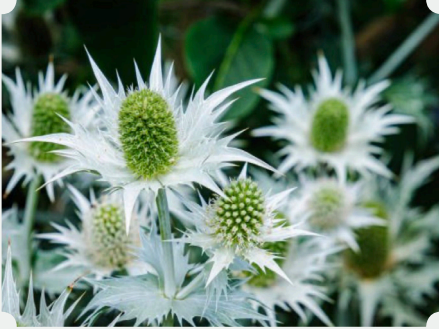

FLOWERS BY LUCY AT SOUTHEND BARNS

SIGNATURE FLORAL PACKAGE AUTUMN/WINTER COLLECTION

ERYNGIUM

GARDEN ROSES

GARDENIA

JAPANESE ANEMONES

LISIANTHUS

RANUNCULUS

Enrich your wedding day with our Signature Autumn/Winter Floral Package, featuring a luxurious selection of premium seasonal flowers. Available from October to March, this collection brings warmth, depth, and natural elegance to your celebration.

Seasonal flowers can include: Eryngium, Ranunculus, Lisianthus, Garden Roses, Japanese Anemones, and Gardenias.

Each arrangement is crafted with carefully selected stems and a sophisticated, garden-inspired design by Flowers by Lucy at Southend Barns. This elevated package offers an exquisite mix of textures and rich hues, capturing the beauty of the cooler seasons while adding a touch of luxury and timeless charm to your special day.