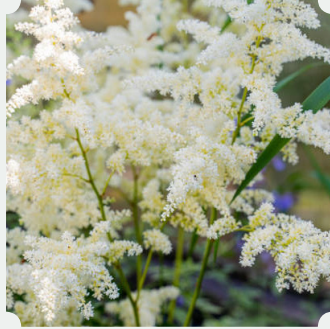

FLOWERS BY LUCY AT SOUTHEND BARNES

SIGNATURE FLORAL PACKAGE SPRING/SUMMER COLLECTION

ASTILBE

Enhance your wedding day with our Signature Spring/Summer Floral Package, featuring a luxurious selection of premium seasonal flowers. Available from April to September, this collection brings a sophisticated, natural elegance to your celebration.

Seasonal flowers can include: Anemones, Astilbe, Delphinium, Garden Roses, Lisianthus, Peonies, Spray Roses and Stocks.

Each arrangement is crafted with high-quality stems and a refined, garden-inspired design by Flowers by Lucy at Southend Barns. This elevated package offers an beautiful blend of textures and colours, reflecting the beauty and freshness of the season while adding a touch of luxury and grace to your special day.

Note: Flowers are selected based on seasonal availability, so specific varieties may vary.

SOUTHEND
BARNES