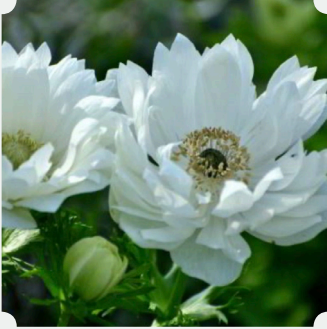

FLOWERS BY LUCY AT SOUTHEND BARNES

SIGNATURE FLORAL PACKAGE SPRING/SUMMER COLLECTION

ANEMONES